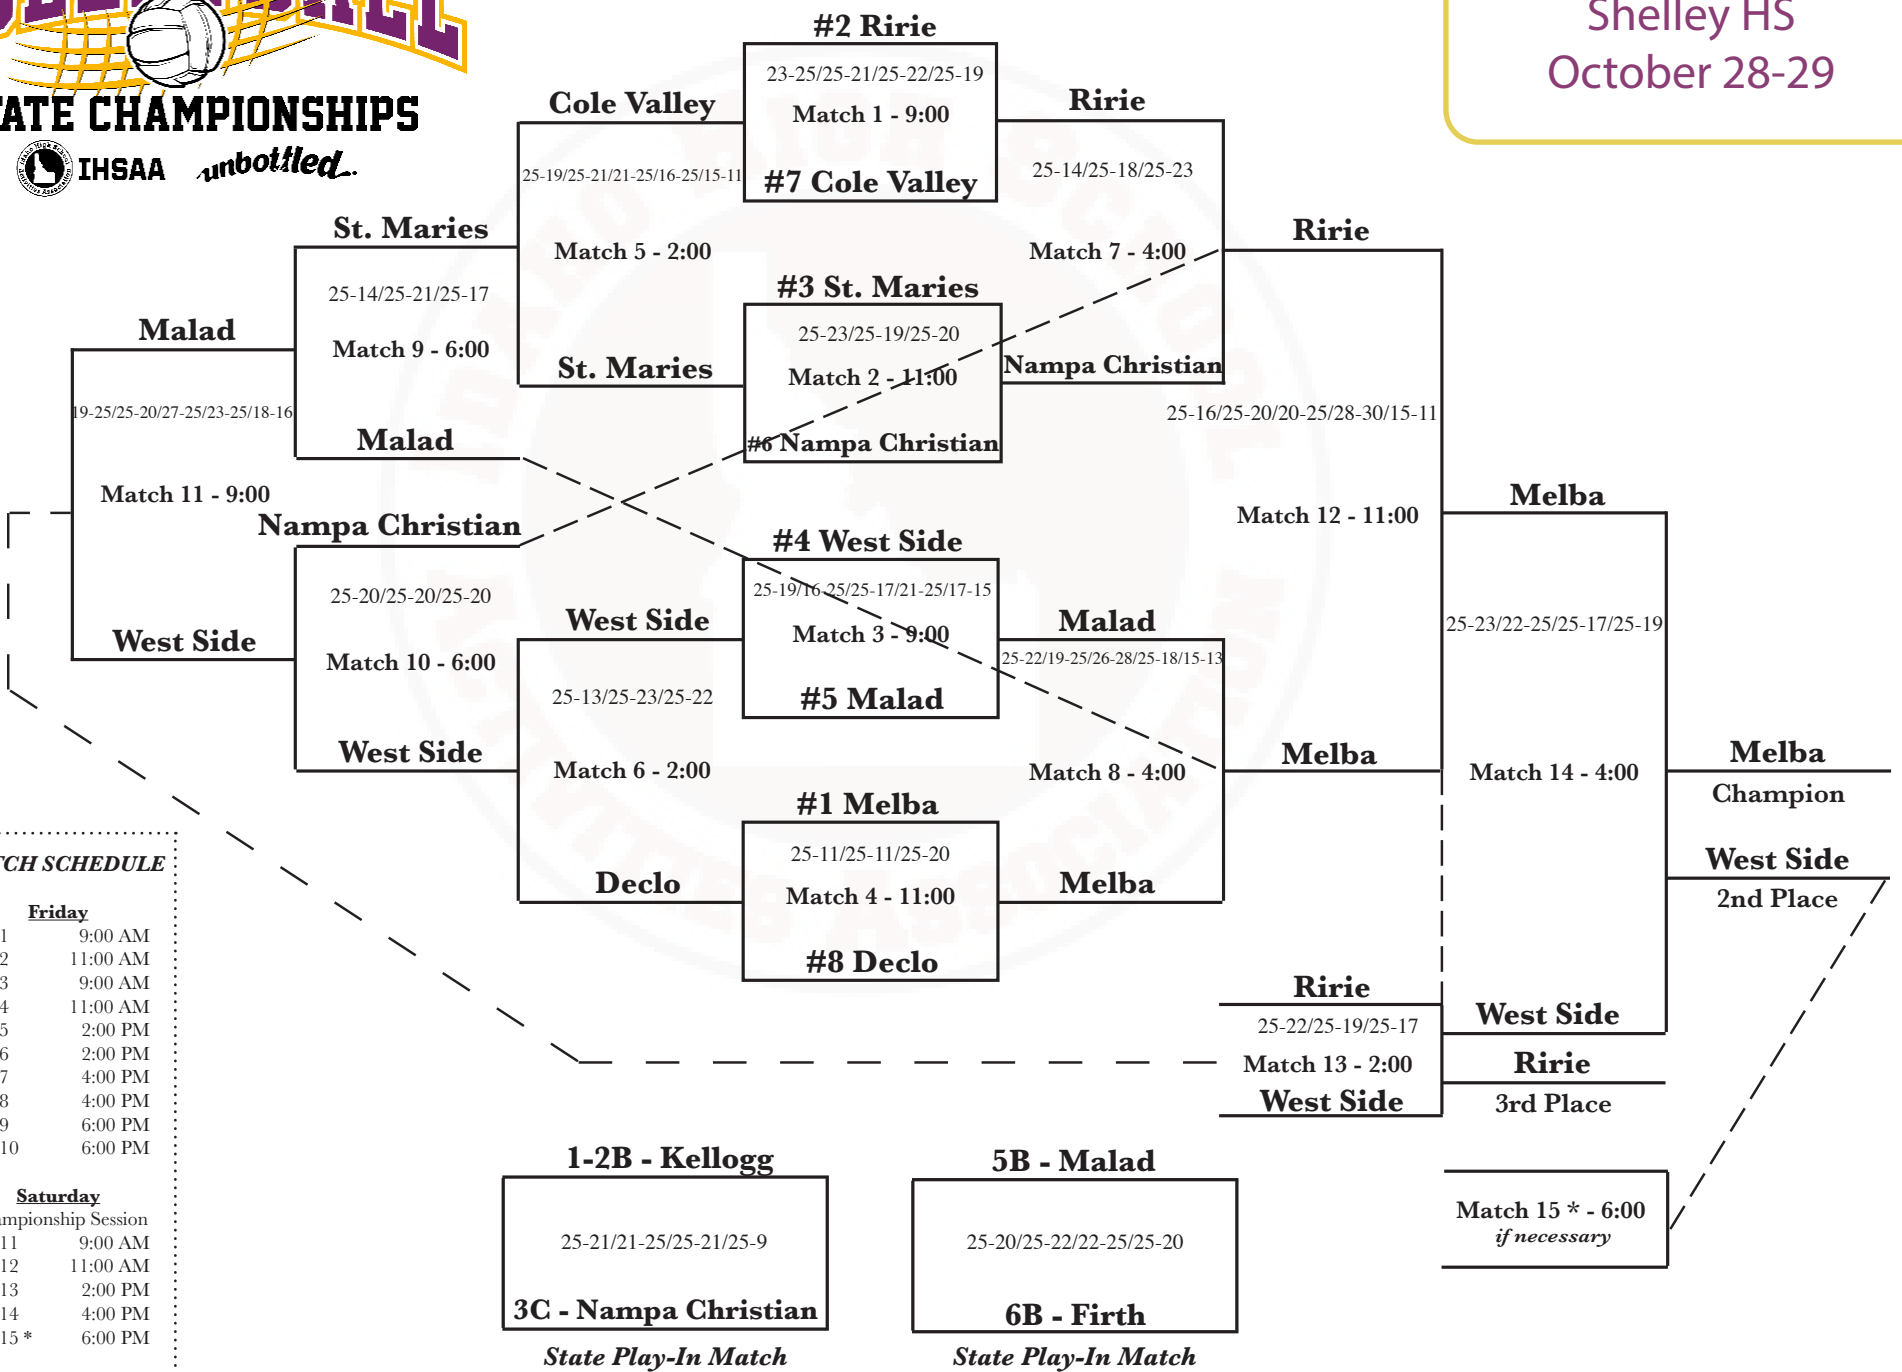

unbottled.

2A
Shelley HS
October 28-29

MATCH SCHEDULE

Friday	
Match 1	9:00 AM
Match 2	11:00 AM
Match 3	9:00 AM
Match 4	11:00 AM
Match 5	2:00 PM
Match 6	2:00 PM
Match 7	4:00 PM
Match 8	4:00 PM
Match 9	6:00 PM
Match 10	6:00 PM

Saturday	
Championship Session	
Match 11	9:00 AM
Match 12	11:00 AM
Match 13	2:00 PM
Match 14	4:00 PM
Match 15*	6:00 PM